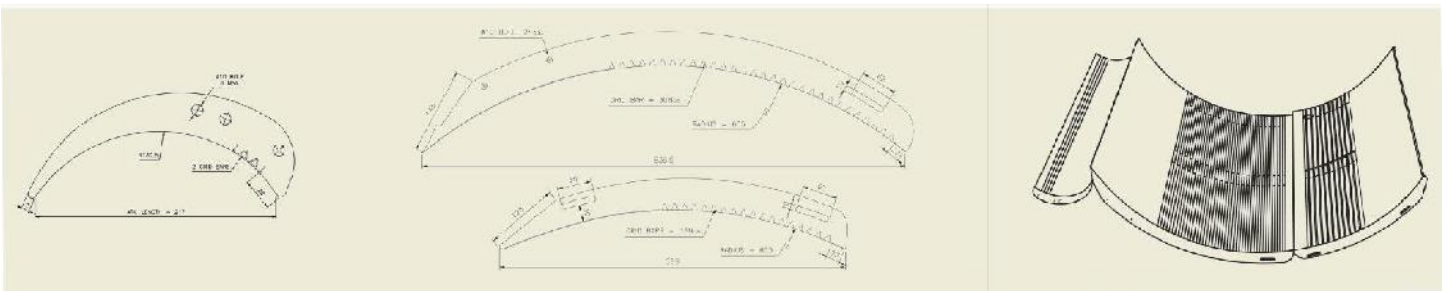

HOWA CM 300:

TOYODA CM-80:

PLATTS 600:

Gideon make UNDERCASING (GRID) as replacement for RIETER, LAKSHMI, CROSSROL, TRUETZSCHLER, HOWA, TOYODA, PLATTS, WHITIN, MMC, MARZOLI and other making carding machines.

Gideon make UNDERCASING are made up of Stainless Steel and as per original Card Cylinder under grid dimensions with perfect curvature and leveled for surface.