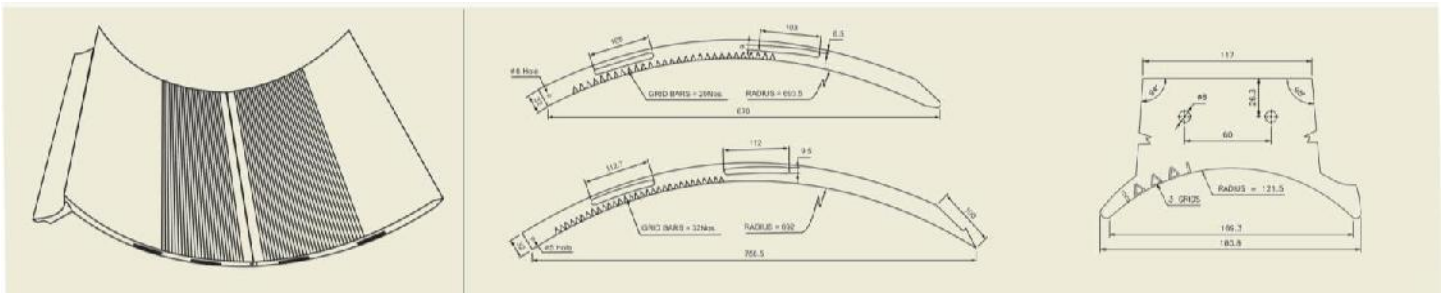

HOWA CM 300:

TOYODA CM-80:

PLATTS 600:

Gideon make UNDERCASING (GRID) as replacement for RIETER, LAKSHMI, CROSSROL, TRUETZSCHLER, HOWA, TOYODA, PLATTS, WHITIN, MMC, MARZOLI and other making carding machines.

Gideon make UNDERCASING are made up of Stainless Steel and as per original Card Cylinder under grid dimensions with perfect curvature and leveled for surface.