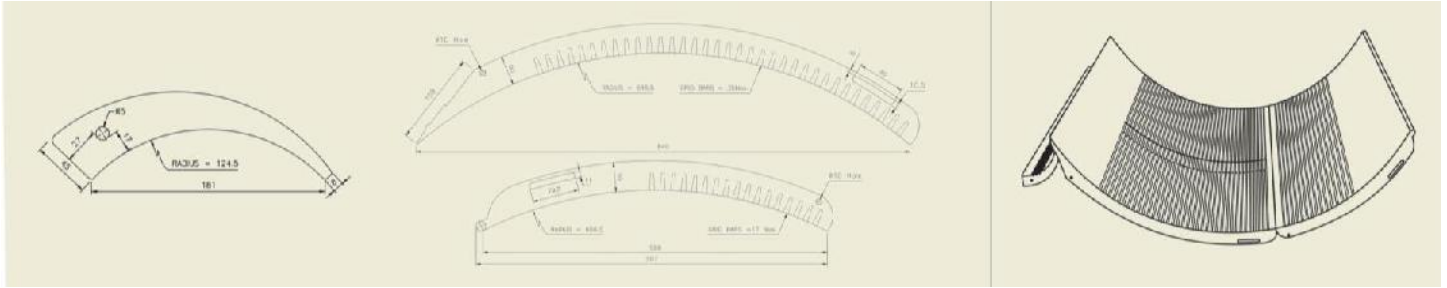

HOWA CM 300:

TOYODA CM-80:

PLATTS 600:

Gideon make UNDERCASING (GRID) as replacement for RIETER, LAKSHMI, CROSSROL, TRUETZSCHLER, HOWA, TOYODA, PLATTS, WHITIN, MMC, MARZOLI and other making carding machines.

Gideon make UNDERCASING are made up of Stainless Steel and as per original Card Cylinder under grid dimensions with perfect curvature and leveled for surface.