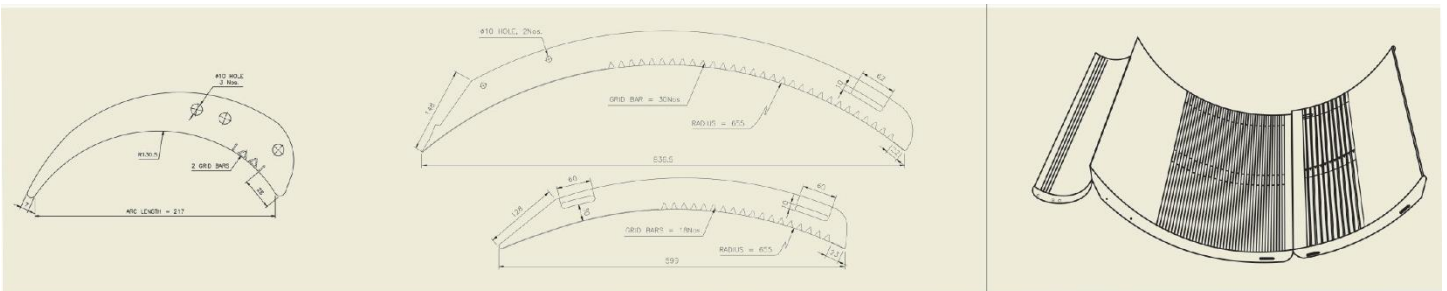

HOWA CM 300:

TOYODA CM-80:

PLATTS 600:

Gideon make UNDERCASING (GRID) as replacement for RIETER, LAKSHMI, CROSSROL, TRUETZSCHLER, HOWA, TOYODA, PLATTS, WHITIN, MMC, MARZOLI and other making carding machines.

Gideon make UNDERCASING are made up of Stainless Steel and as per original Card Cylinder under grid dimensions with perfect curvature and leveled for surface.