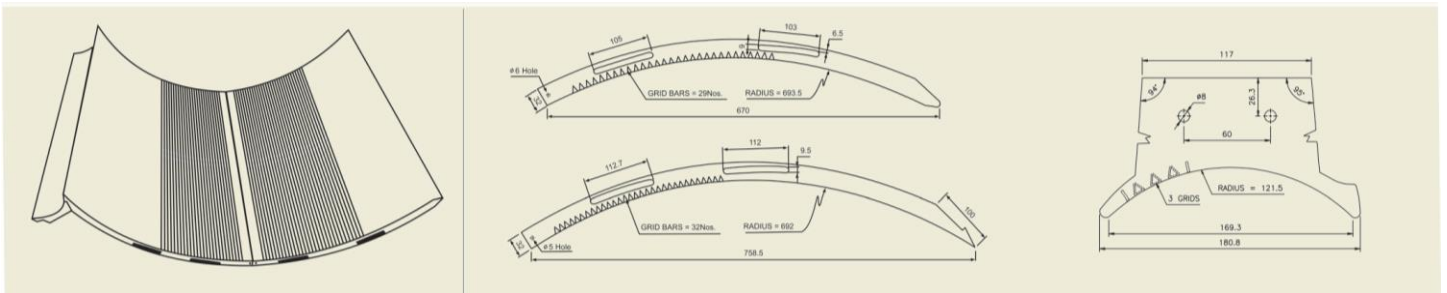

HOWA CM 300:

TOYODA CM-80:

PLATTS 600:

Gideon make UNDERCASING (GRID) as replacement for RIETER, LAKSHMI, CROSSROL, TRUETZSCHLER, HOWA, TOYODA, PLATTS, WHITIN, MMC, MARZOLI and other making carding machines.

Gideon make UNDERCASING are made up of Stainless Steel and as per original Card Cylinder under grid dimensions with perfect curvature and leveled for surface.