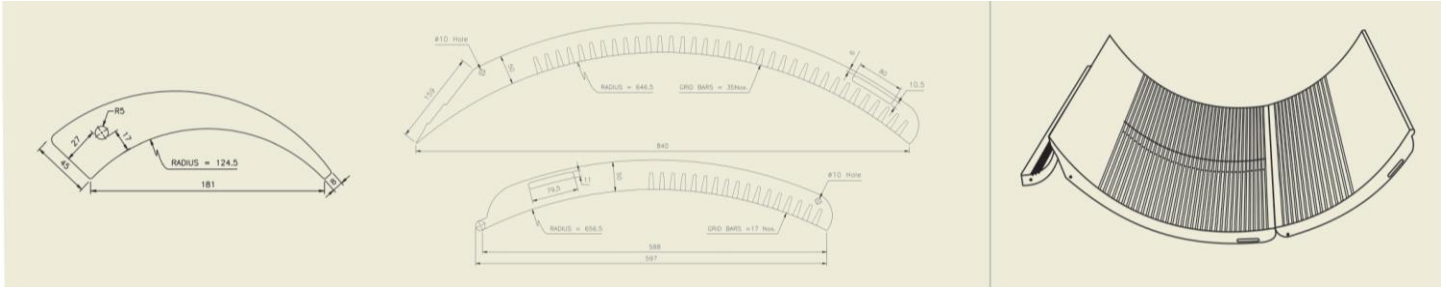

HOWA CM 300:

TOYODA CM-80:

PLATTS 600:

Gideon make UNDERCASING (GRID) as replacement for RIETER, LAKSHMI, CROSSROL, TRUETZSCHLER, HOWA, TOYODA, PLATTS, WHITIN, MMC, MARZOLI and other making carding machines.

Gideon make UNDERCASING are made up of Stainless Steel and as per original Card Cylinder under grid dimensions with perfect curvature and leveled for surface.