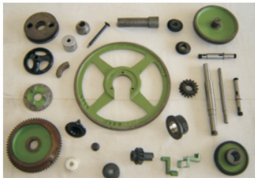

# Carding

Spares for Rieter C-4, C-4A, C-50, C-60 Trumac DK-740, DK-780, DK-800, LMW LC-100, LC-300, Lakshmi C1/2, Lakshmi C1/3, Marzoli, Crosrol & more...

COVERING SHEETS LICKERIN

MS / SS UNDERCASING

CARDING SPARES

CARDING SPARES 500X500